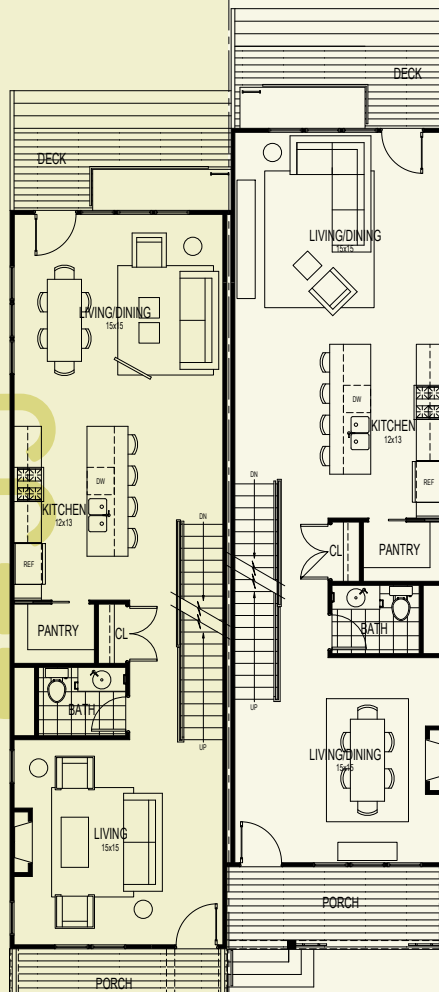

LOWER LEVEL

MAIN LEVEL

UPPER LEVEL

LUXURY WITHIN REACH...AND WALKING DISTANCE. *What does luxury mean to you?* Intuitive design. A little extra space. The right light. Premium brands. Comfort. Room to entertain. Proximity. These are the things that make a living space a luxurious oasis. This surprising brand of indulgence is made possible at The Residences on Penn in downtown Indianapolis, the country's most affordable major housing market for the sixth consecutive year.* The Residences on Penn, situated in Indianapolis' historic Herron-Morton Place District, are located in the nation's 12th largest city, home to the Indianapolis Colts, the Indiana Pacers, world-class dining and shopping, acclaimed museums, the Indianapolis Symphony Orchestra and the legendary Indianapolis Motor Speedway.

Surround yourself with everything that makes contemporary living vibrant and exciting. The Residences on Penn bring a distinctive address to your urban oasis. Axia Urban, LLP has been developing and managing commercial and residential properties since 1986.

*National Association of Home Builders (NAHB)/Wells Fargo Housing Opportunity Index

THE RESIDENCES ON PENN
Contemporary Downtown Living