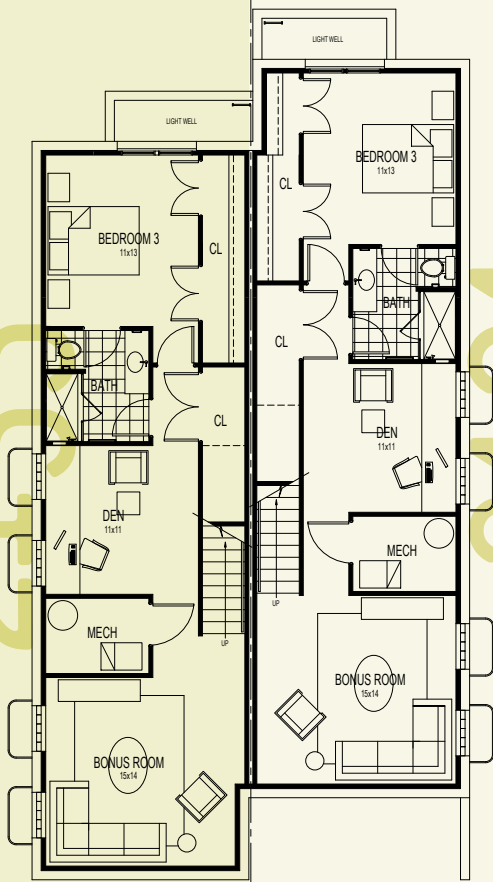

LOWER LEVEL