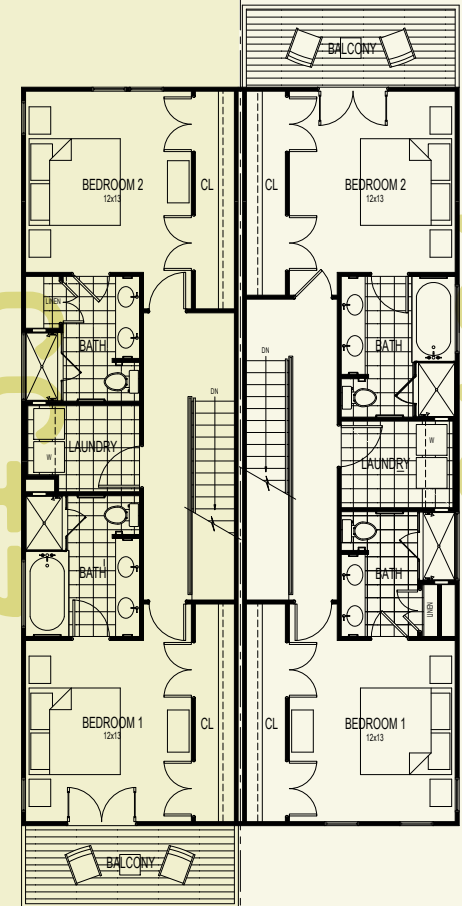

UPPER LEVEL

LUXURY WITHIN REACH...AND WALKING DISTANCE. *What does luxury mean to you?* Intuitive design. A little extra space. The right light. Premium brands. Comfort. Room to entertain. Proximity. These are the things that make a living space a luxurious oasis. This surprising brand of indulgence is made possible at The Residences on Penn in downtown Indianapolis, the country's most affordable major housing market for the sixth consecutive year.* The Residences on Penn, situated in Indianapolis' historic Herron-Morton Place District, are located in the nation's 12th largest city, home to the Indianapolis Colts, the Indiana Pacers, world-class dining and shopping, acclaimed museums, the Indianapolis Symphony Orchestra and the legendary Indianapolis Motor Speedway.

Surround yourself with everything that makes contemporary living vibrant and exciting. The Residences on Penn bring a distinctive address to your urban oasis. Axia Urban, LLP has been developing and managing commercial and residential properties since 1986.

*National Association of Home Builders (NAHB)/Wells Fargo Housing Opportunity Index

THE RESIDENCES ON PENN
Contemporary Downtown Living