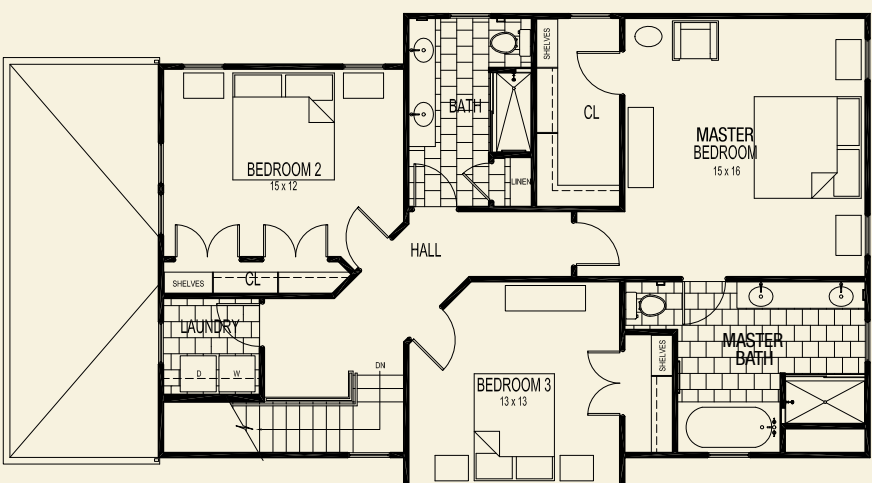

2135 N. Pennsylvania St.

NEW CONSTRUCTION THAT MAINTAINS HISTORIC DETAILS AND 1890s CHARM FROM THE FOUNDATION TO THE ROOF

THE RESIDENCES ON PENN *Contemporary Downtown Living*

The well-appointed lifestyle. Located in the heart of Indianapolis' thriving downtown neighborhood of Herron Morton, 2135 Pennsylvania's historic exterior serves as a unique facade for the modern lifestyle. This luxuriously appointed property provides urban sophistication and offers rare, historic incorporations. Although this historic home was originally built in 1890 by Bessie Minich, it's now been completely reconstructed for contemporary living while retaining the historic visual cues of its original exterior. The home is infused with unexpected touches from the property's original structure including a picturesque front window, original historic bricks, and some original wood siding.

- ▶ Over 3,400 square feet of contemporary living space including 4 bedrooms, 3.5 baths, large media room, office and two-plus car garage.
- ▶ Upgraded amenities throughout - including hardwood floors, granite countertops, high ceilings and stainless steel appliances.
- ▶ Spacious front porch.

FOR SALES & AVAILABILITY, CONTACT:

**SYCAMORE GROUP
MERIDIAN**

Lance McElfresh at (317) 716-5245
Mike Couch at (317) 730-4337

LUXURY WITHIN REACH...AND WALKING DISTANCE.

What does luxury mean to you? Intuitive design. A little extra space. The right light. Premium brands. Comfort. Room to entertain. Proximity. These are the things that make a living space a