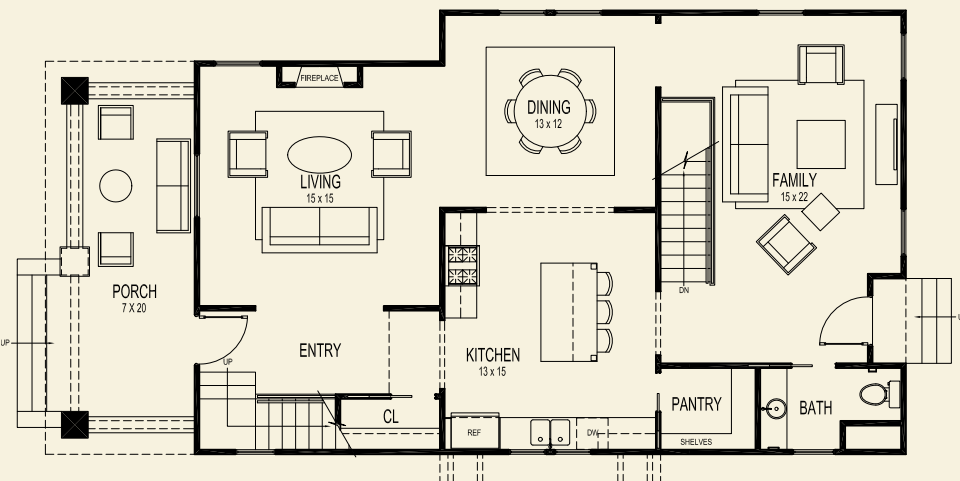

2135 N. Pennsylvania St.

NEW CONSTRUCTION THAT MAINTAINS HISTORIC DETAILS AND 1890s CHARM FROM THE FOUNDATION TO THE ROOF

THE RESIDENCES ON PENN *Contemporary Downtown Living*

The well-appointed lifestyle. Located in the heart of Indianapolis' thriving downtown neighborhood of Herron Morton, 2135 Pennsylvania's historic exterior serves as a unique facade for the modern lifestyle. This luxuriously appointed property provides urban sophistication and offers rare, historic incorporations. Although this historic home was originally built in 1890 by Bessie Minich, it's now been completely reconstructed for contemporary living while retaining the historic visual cues of its original exterior. The home is infused with unexpected touches from the property's original structure including a picturesque front window, original historic bricks, and some original wood siding.

- ▶ Over 3,400 square feet of contemporary living space including 4 bedrooms, 3.5 baths, large media room, office and two-plus car garage.
- ▶ Upgraded amenities throughout - including hardwood floors, granite countertops, high ceilings and stainless steel appliances.
- ▶ Spacious front porch.

FOR SALES & AVAILABILITY, CONTACT:

**SYCAMORE GROUP
MERIDIAN**

Lance McElfresh at (317) 716-5245
Mike Couch at (317) 730-4337

LUXURY WITHIN REACH...AND WALKING DISTANCE.

What does luxury mean to you? Intuitive design. A little extra space. The right light. Premium brands. Comfort. Room to entertain. Proximity. These are the things that make a living space a