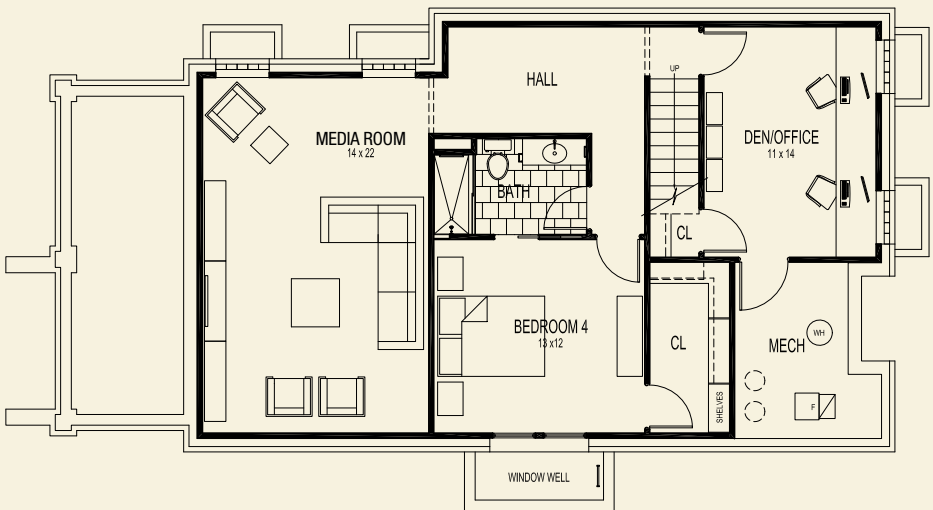

2135 N. Pennsylvania St.

NEW CONSTRUCTION THAT MAINTAINS HISTORIC DETAILS AND 1890s CHARM FROM THE FOUNDATION TO THE ROOF

THE RESIDENCES ON PENN *Contemporary Downtown Living*

The well-appointed lifestyle. Located in the heart of Indianapolis' thriving downtown neighborhood of Herron Morton, 2135 Pennsylvania's historic exterior serves as a unique facade for the modern lifestyle. This luxuriously appointed property provides urban sophistication and offers rare, historic incorporations. Although this historic home was originally built in 1890 by Bessie Minich, it's now been completely reconstructed for contemporary living while retaining the historic visual cues of its original exterior. The home is infused with unexpected touches from the property's original structure including a picturesque front window, original historic bricks, and some original wood siding.

- ▶ Over 3,400 square feet of contemporary living space including 4 bedrooms, 3.5 baths, large media room, office and two-plus car garage.
- ▶ Upgraded amenities throughout - including hardwood floors, granite countertops, high ceilings and stainless steel appliances.
- ▶ Spacious front porch.

FOR SALES & AVAILABILITY, CONTACT:

**SYCAMORE GROUP
MERIDIAN**

Lance McElfresh at (317) 716-5245
Mike Couch at (317) 730-4337

LUXURY WITHIN REACH...AND WALKING DISTANCE.

What does luxury mean to you? Intuitive design. A little extra space. The right light. Premium brands. Comfort. Room to entertain. Proximity. These are the things that make a living space a